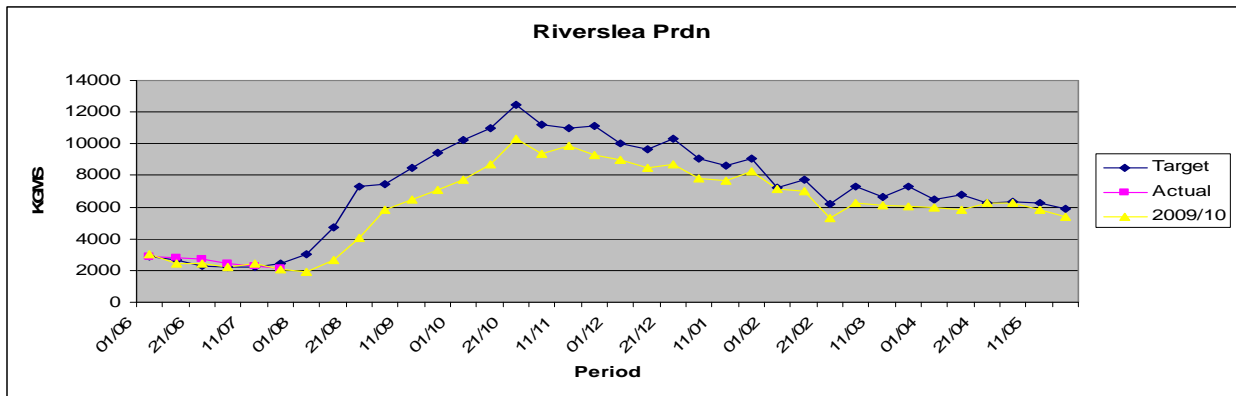

## Riverslea Production Report

Farm Data June 2010	Target	10/06/2010	20/06/2010	30/06/2010
Available Grazing Area		135	135	135
Area shut up or cropped		20	20	20
Total Effective area		155	155	155
Total Cows milked into Vat				
Twice a Day	230	233	235	240
Once a day				
Treatment mob total		2	2	2
Mastitis, Lamé, Colostrum, other	0	0,2,0,0	0,2,0,0	0,2,0,0
Springers on farm				
Dry cows on farm		130		
R2's on farm				
R1's on farm		29	29	29
Other on farm (Bulls etc)				
Total Cows on Farm		365	237	237
Dry cows off farm		167	295	295
R2's off farm		52	52	52
R1's off farm				
Other off farm				
Total Cows off Farm		219	347	347
Culls over period				
Culls to date				
Deaths over period			1	1
Deaths to date		1	2	3
Total Stock Numbers		584	583	582
Peak cow numbers	Revised 650			
Condition Score				
Kgs N applied (for period)			5520	
Kgs N applied/ha to date (Total Eff)			35	35
Rainfall over period (mm)				
Rainfall year to date (1 June)				

Farm Production	Target	10/06/2010	20/06/2010	30/06/2010
KgMS/day (av for Period)	250	289	279	269
KgMS/cow/day		1.15	1.18	1.12
KgMS/ha/day (Total ha)		1.86	1.8	1.73
SCC (10 day average)		268	261	273

	Target	10/06/2010	20/06/2010	30/06/2010
kgMS/cow to date (650 Target Peak)	650	4.46	8.76	12.91
kgMS/ha to date (210 ha)	210	13.79	27.12	39.96
KgMS for Month		2896	5695	8391
KgMS for Season to date		2896	5695	8391
KgMS target for Season to date				
Season to date v's target				
Fertility (Incalf rate)				

	Target	10/06/2010	20/06/2010	30/06/2010
Growth Rate	15	27	26	22
Pasture Cover (actual)	2100	1925	1940	1785
Area Grazed (ha/day)		2.5	2.5	2.5
Pasture Residual		1550	1550	1550
Rotation Speed		53	53	53

Total Feed Ration (Milkers Herd 1)		19.6	18.6	18.6
Pasture		10	10	10
Grass Sialge				
Maize Silage		3.6	3.6	3.6
PKE		3	3	3
Grain		3	2	2
Molassis				
Hay/Straw				